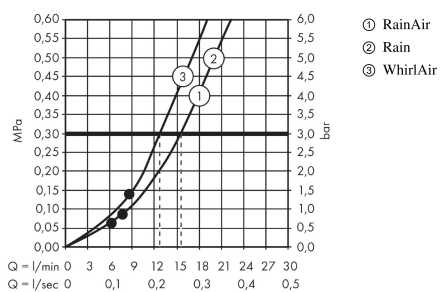

Raindance Select S
Shower holder set 120 3jet with shower hose 160 cm
 Surfaces: **White/Chrome** Article Number: **26721400**

Description

product features

- consists of: hand shower, shower holder, shower hose
- spray type: RainAir, Rain, Whirl
- convenient diversion via Select button
- shower head size: 125 mm
- pivot connectors prevent hose from tangling
- maximum flow rate at 0.3 MPa: 15 l/min
- wall supports of plastic

Technology

Product image

Scale drawing

Flowchart

The consumption was measured in combination with the appropriate fittings (thermostat/mixer/ in-wall valve) to reflect actual application in practice.