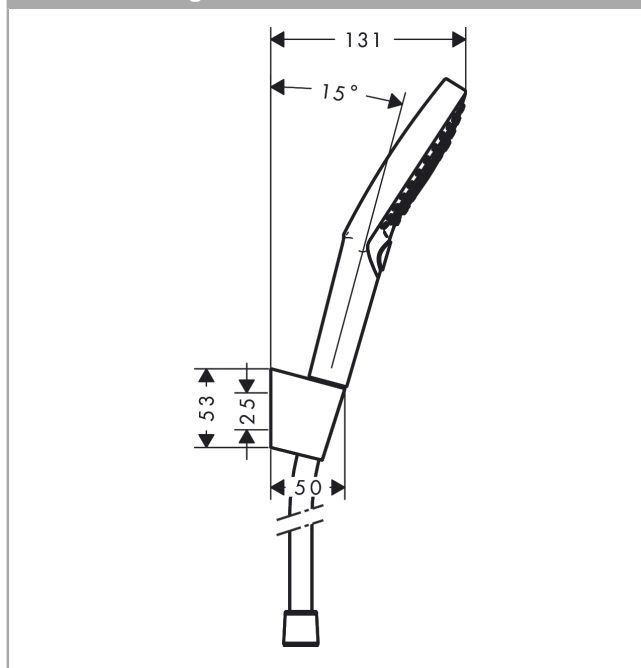

Raindance Select S
Shower holder set 120 3jet with shower hose 160 cm
 Surfaces: **White/Chrome** Article Number: **26721400**

Description

product features

- consists of: hand shower, shower holder, shower hose
- spray type: RainAir, Rain, Whirl
- convenient diversion via Select button
- shower head size: 125 mm
- pivot connectors prevent hose from tangling
- maximum flow rate at 0.3 MPa: 15 l/min
- wall supports of plastic

Technology

Product image

Scale drawing

Flowchart

The consumption was measured in combination with the appropriate fittings (thermostat/mixer/ in-wall valve) to reflect actual application in practice.